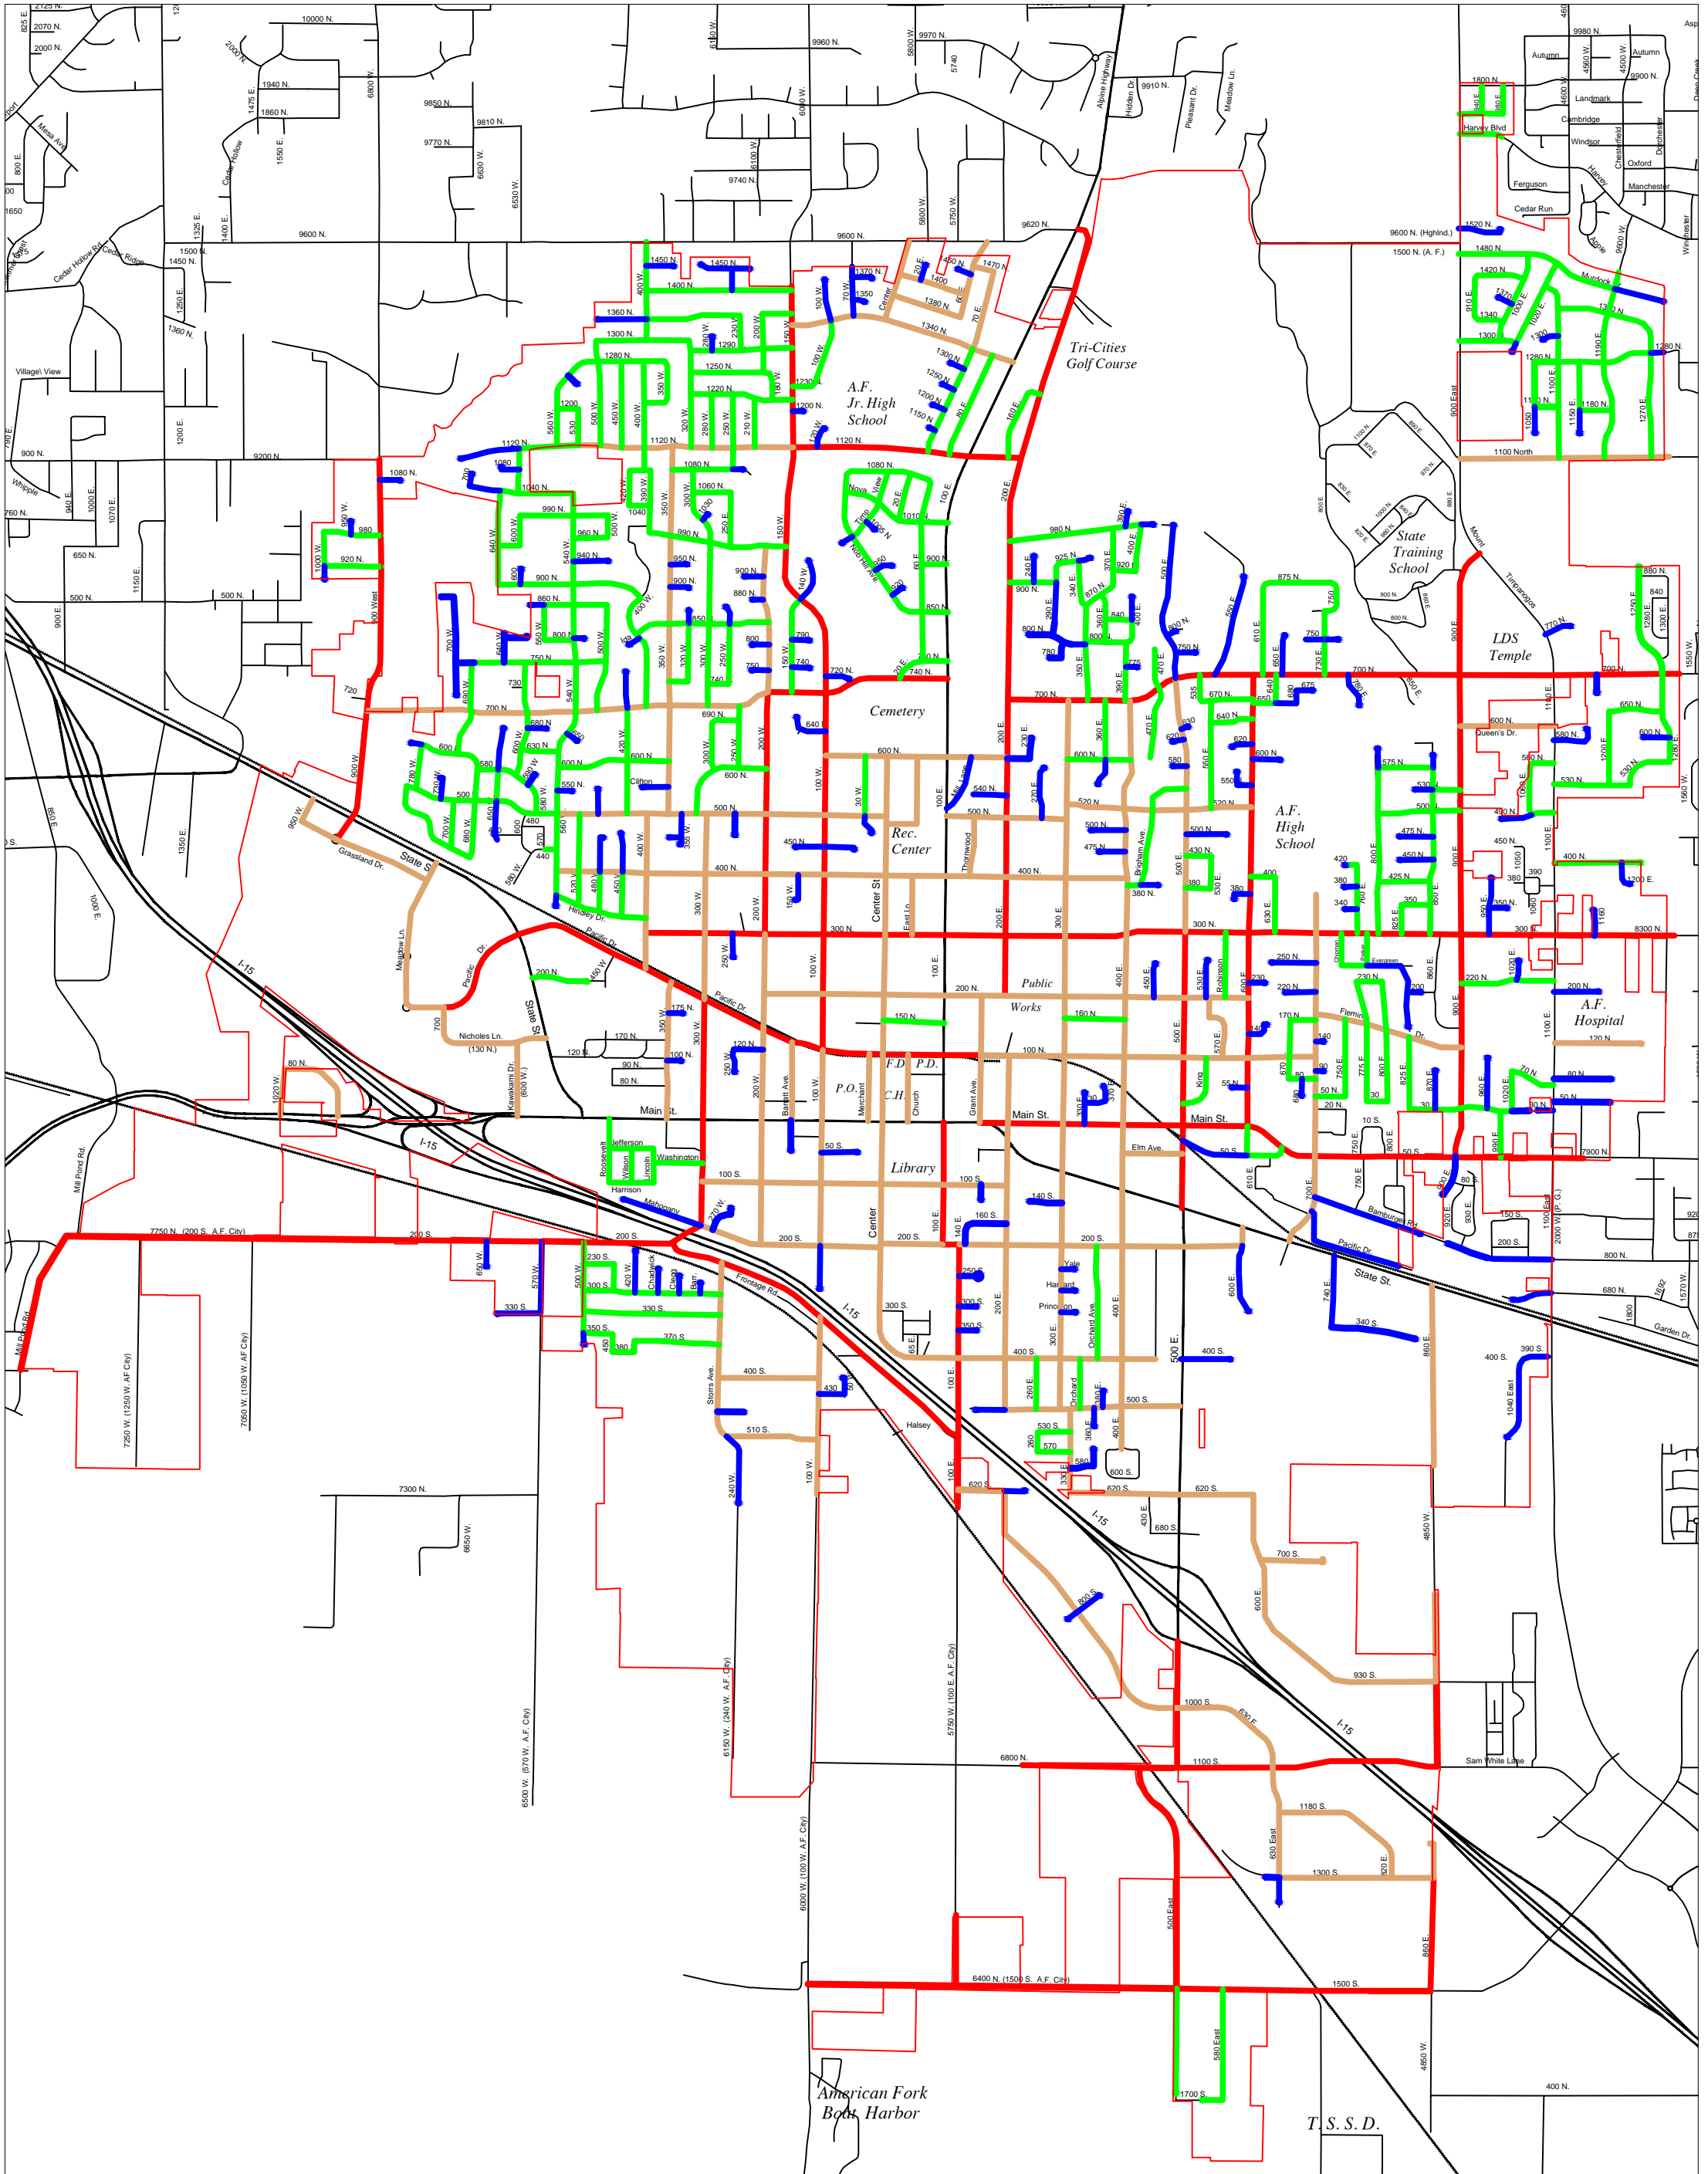

American Fork City Snow Removal Priority

Legend

- Priority 1 
- Priority 2 
- Priority 3 
- Priority 4 

** All other roads are either private or are the responsibility of another entity

1 inch = 6 miles